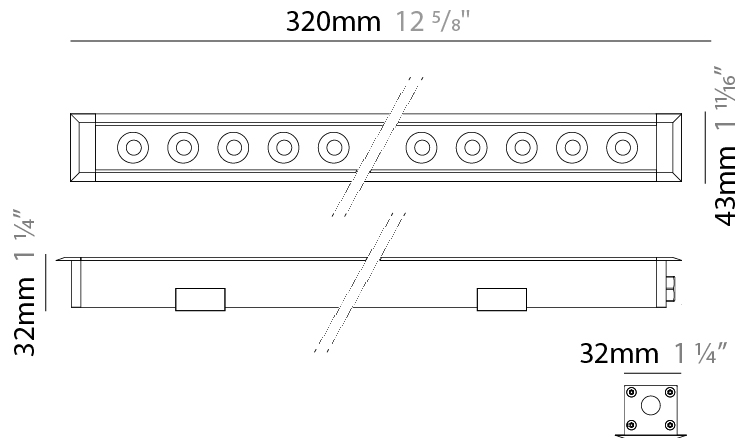

PROJECT	_____
TYPE	_____
SPECIFIER	_____
QUANTITY	_____
DATE	_____

MINI CORNICHE RECESSED

E91637-

base number   Finish Options   Lens Options

1. To build a product code in our configurator select the specify button on the base model # product page
2. To build a manual product code on this datasheet choose from the options listed below in blue font and add the suffix to the base model #

GENERAL

Series: Mini Corniche
Brand: Platek
Division: Exterior
Mounting Type: Recessed
Mounting Location: In-Ground
Subcategory: Walk Over

PHYSICAL

Shape: Rectangle
Length (mm): 320
Length (in): 12 5/8
Width (mm): 43
Width (in): 1 5/8
Height (mm): 32
Height (in): 1 1/4
Light Distribution: Uplight
Diffuser: Clear tempered glass
Gasket: Gore-Tex valve to prevent condensation
Fixture Finish: BLK / WHI / GRY / COR / ANT / BRZ
Fixture Material: Extruded Aluminum

ELECTRICAL

Lamp Type: LED
Total Output Wattage (W): 11.5
Dimming: Bluetooth technology or DMX
Control Gear: DMX
Driver Included: No
Driver Location: Remote
Driver Type: Constant Current - Universal
Driver Class: Class 2
Input Voltage (V): 120 - 277
Constant Current (MA): 500

LED

Number of LEDs: 8
Color Temperature (°K): RGBW
CRI: >80 CRI
Lamp Life (hrs): 60000
Special LEDs offerings: RGBW

OPTICAL

Optic°: 26 / 40 / ELL

RATINGS AND CERTIFICATIONS

Certified By: Certified for North American Standards
IP rating: IP67
IK Rating: IK07